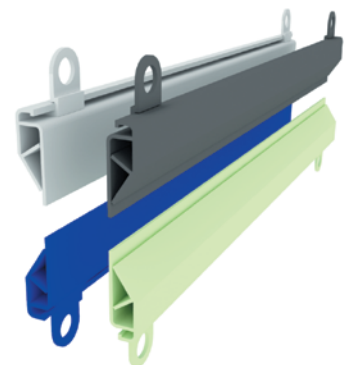

Thickness of insertion	Длина профиля- 3,0 м	
	Colors available on the stock	Colors on request
up to 1 mm	white	other (min - 900 pcs.)