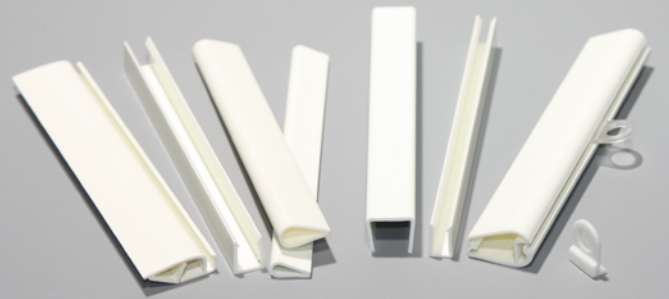

INPLAST

PVC profile

Raindrop | drop profile

Application:

For stands, signs, information boards, pictures and photos, etc...

Mounting scheme:

Insert the edges of sheet material to the drop profile. It perfectly holds and gives an aesthetic and decorative look to any dirty or roughly treated edge.

Raindrop | П-shaped profile

Application:

For foam board, cellular polypropylene, other plastics, etc...

Mounting scheme:

Insert the edges of sheet material to the П-shaped profile. It perfectly holds and gives an aesthetic and decorative look to any dirty or roughly treated edge

Thickness of insertion	Profile length - 3.0 m	
	Colors available on the stock	Colors on request
up to 4 mm	white, black, red, blue	other (min - 1450 pcs.)
up to 6 mm	white	other (min - 1325 pcs.)
up to 10 mm	white	other (min - 1100 pcs.)

Rainclip | banner profile

Application:

For hanging thick banners, posters, samples, etc...

Mounting scheme:

Insert top and bottom edges of the advertising to the banner profile. At the expense of its own weight it stretches the advertising vertically. Use special hinges for mounting the poster on the wall or for suspending to the ceiling.