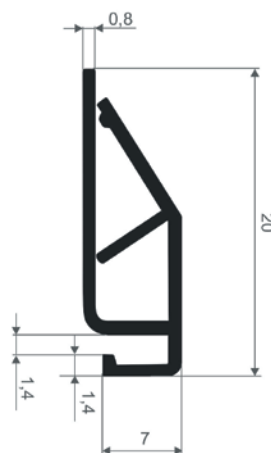

Thickness of insertion	Profile length - 3.0 m	
	Colors available on the stock	Colors on request
up to 4 mm	white, black, red, blue	other (min - 1450 pcs.)
up to 6 mm	white	other (min - 1325 pcs.)
up to 10 mm	white	other (min - 1100 pcs.)

Rainclip | banner profile

Application:

For hanging thick banners, posters, samples, etc...

Mounting scheme:

Insert top and bottom edges of the advertising to the banner profile. At the expense of its own weight it stretches the advertising vertically. Use special hinges for mounting the poster on the wall or for suspending to the ceiling.

Thickness of insertion	Profile length - 3.0 m	
	Colors available on the stock	Colors on request
from 1 to 5 mm	white	other (min - 600 pcs.)

Rainclip | poster profile

Application:

For hanging thin banners, posters, samples, etc...

Thickness of insertion	Длина профиля- 3,0 м	
	Colors available on the stock	Colors on request
up to 1 mm	white	other (min - 900 pcs.)