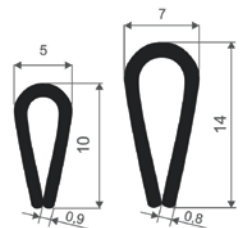

INPLAST

PVC profile

Raindrop | drop profile

Application:

For stands, signs, information boards, pictures and photos, etc...

Mounting scheme:

Insert the edges of sheet material to the drop profile. It perfectly holds and gives an aesthetic and decorative look to any dirty or roughly treated edge.

Thickness of insertion	Profile length - 3.0 m	
	Colors available on the stock	Colors on request
up to 3 mm	white, transparent, gray, black, red	other (min - 1900 pcs.)
up to 5 mm	white, transparent	other (min - 1450 pcs.)

Thickness of insertion	Profile length - 3.0 m	
	Colors available on the stock	Colors on request
up to 4 mm	white, black, red, blue	other (min - 1450 pcs.)
up to 6 mm	white	other (min - 1325 pcs.)
up to 10 mm	white	other (min - 1100 pcs.)

Thickness of insertion	Длина профиля- 3,0 м	
	Colors available on the stock	Colors on request
up to 1 mm	white	other (min - 900 pcs.)