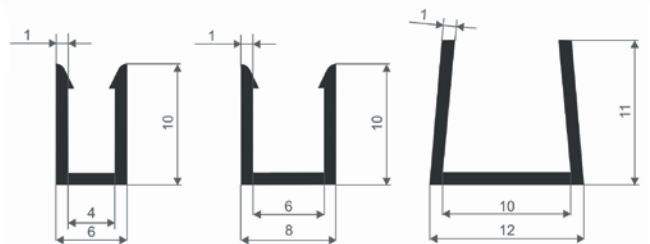

INPLAST

PVC profile

Raindrop | drop profile

Application:

For stands, signs, information boards, pictures and photos, etc...

Mounting scheme:

Insert the edges of sheet material to the drop profile. It perfectly holds and gives an aesthetic and decorative look to any dirty or roughly treated edge.

Thickness of insertion	Profile length - 3.0 m	
	Colors available on the stock	Colors on request
up to 3 mm	white, transparent, gray, black, red	other (min - 1900 pcs.)
up to 5 mm	white, transparent	other (min - 1450 pcs.)

Raindrop | П-shaped profile

Application:

For foam board, cellular polypropylene, other plastics, etc...

Mounting scheme:

Insert the edges of sheet material to the П-shaped profile. It perfectly holds and gives an aesthetic and decorative look to any dirty or roughly treated edge

Thickness of insertion	Profile length - 3.0 m	
	Colors available on the stock	Colors on request
up to 4 mm	white, black, red, blue	other (min - 1450 pcs.)
up to 6 mm	white	other (min - 1325 pcs.)
up to 10 mm	white	other (min - 1100 pcs.)